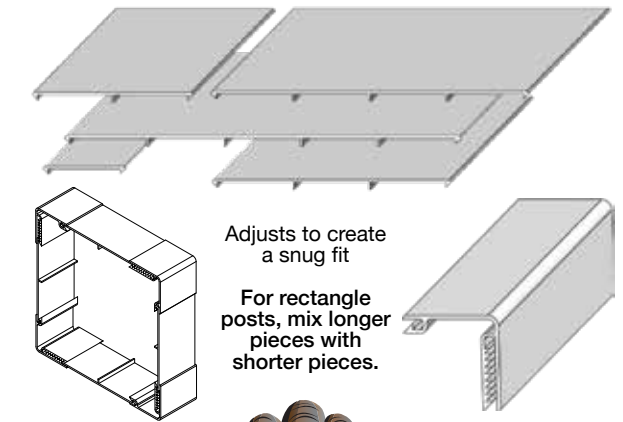

8 Piece Gorilla® Wrap

Simply Choose 4", 6", 8", 10" or 12" insert and snap them into the 4 corner pieces to successfully wrap existing square or rectangle posts.

Adjusts to create a snug fit