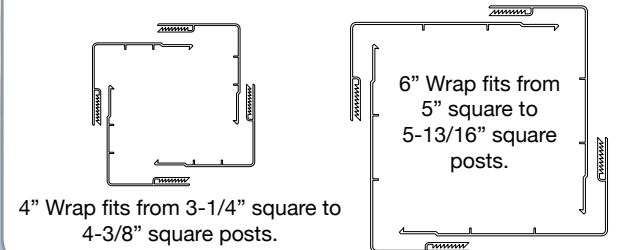

6" Wrap fits from 5" square to 5-13/16" square posts.

4 Piece Gorilla® Wrap

Ideal for any 4" x 4" or 6" x 6" post. The unique design helps hide posts that are not perfectly square or vary in size. Wrap around your existing post and snap together.

4" Wrap fits from 3-1/4" square to 4-3/8" square posts.